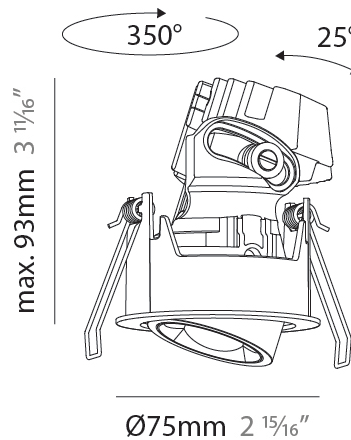

GENERAL

Series: Oiko Pro Round
Subseries: Oiko Pro Round Adjustable
Brand: Prolicht
Division: Architectural
Mounting Type: Recessed
Mounting Location: Ceiling
Subcategory: Downlight

PHYSICAL

Shape: Round
Diameter (mm): 75
Diameter (in): 2 15/16
Height (mm): 93
Height (in): 4 1/16
Ceiling Thickness (mm): 1 - 25
Ceiling Thickness (in): 1/16 - 1 3/16
Min. Recessing Depth (mm): 105
Min. Recessing Depth (in): 4 1/2
Light Distribution: Downlight
Weight (kg): 0.248
Diffuser: Lens Pack - Spread Lens / Linear Spread Lens / Honeycomb Louver
Fixture Finish: SSR / BKV / CWI / CRY / HAB / UFT / ITA / RUA / FTG / MYG / LOD / PUS / FRO / FUP / KIA / POP / BLS / SPG / MEY / GOH / GUM / CHC / COM / ABZ / JAG / OBR / MOS / ROR
Fixture Material: Aluminum Die Cast
Cut-out Measurements: D. - 68mm / 2 11/16"

ELECTRICAL

Lamp Type: LED (Zhaga Standard)
Input Wattage (W): 15
Dimming: Tri-Mode (Non-Dimming and Phase Dimming (120Vac only) and 0-10V Dimming)
Driver Included: No
Driver Location: Recessed Housing
Driver Type: Constant Current - Universal
Driver Class: Class 2
Input Voltage (V): 120 - 277
Constant Current (MA): 350

LED

Number of LEDs: 1
Color Temperature (°K): 2700 / 3000 / 3500 / 4000
Max. Delivered Lumen (lm): 1464 / 1556 / 1630 / 1645
Nominal Lumen (lm): 1566 / 1665 / 1743 / 1759
CRI: >90 CRI
Lamp Life (hrs): 50000

OPTICAL

Reflector°: 60

RATINGS AND CERTIFICATIONS

Certified By: Certified for North American Standards
IP rating: IP20