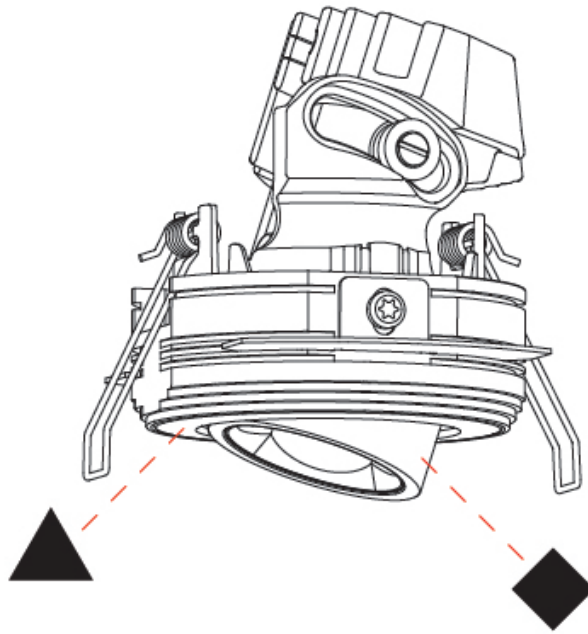

OIKO PRO ROUND ADJUSTABLE TRIMLESS

A35818-

PROJECT

TYPE

SPECIFIER

QUANTITY

DATE