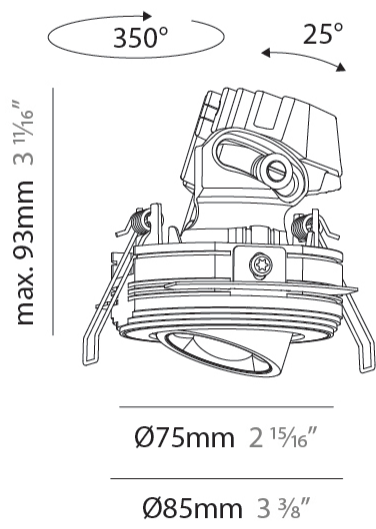

GENERAL

Series: Oiko Pro Round
 Subseries: Oiko Pro Round Adjustable
 Brand: Prolicht
 Division: Architectural
 Mounting Type: Trimless
 Mounting Location: Ceiling
 Subcategory: Downlight

PHYSICAL

Shape: Round
 Diameter (mm): 75
 Diameter (in): 2 15/16
 Height (mm): 93
 Height (in): 3 11/16
 Ceiling Thickness (mm): 10 / 12.5 / 15 / 25
 Ceiling Thickness (in): 3/8 or 1/2 or 9/16 or 1
 Min. Recessing Depth (mm): 105
 Min. Recessing Depth (in): 4 1/8
 Light Distribution: Direct
 Diffuser: Lens Pack - Spread Lens / Linear Spread Lens / Honeycomb Louver
 Fixture Finish: SSR / BKV / CWI / CRY / HAB / UFT / ITA / RUA / FTG / MYG / LOD / PUS / FRO / FUP / KIA / POP / BLS / SPG / MEY / GOH / GUM / CHC / COM / ABZ / JAG / OBR / MOS / ROR
 Fixture Material: Aluminum Die Cast
 Cut-out Measurements: D. 86mm / 3 3/8"

OPTICAL

Reflector: 60
 Adjustability: Rotational 350° / Tilt 25°

RATINGS AND CERTIFICATIONS

Certified By: Certified for North American Standards
 IP rating: IP20

OIKO PRO ROUND ADJUSTABLE TRIMLESS

A35818-

PROJECT